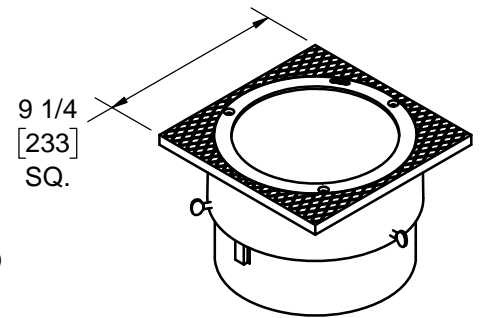

SPECIFICATION:

JOSAM 57008-Z-1-12 SERIES COATED CAST IRON KLEENATRON® LEVELEZE® FLOOR CLEANOUT, INTERNAL GASKETED ABS CLEANOUT PLUG, NO-HUB CONNECTION AND ADJUSTABLE ABS HOUSING WITH MEDIUM-DUTY SCORIATED SECURED ROUND SATIN NIKALOY TOP RECESSED FOR TILE.

**CLEANOUT
LEVELEZE® KLEENATRON®**

SERIES **57008-Z-1-12**

FORMERLY 56010-12 SERIES

X	-1-12	COVER RECESSED FOR TILE, SATIN FINISH NIKALOY TOP
	-14	CARPET CLEANOUT MARKER
	-VP	SECURED COVER, VANDAL-PROOF SCREWS
	-22	TAPER THREAD BRONZE PLUG
	-31	GALVANIZED CAST IRON PARTS
	-WF	WIDE FLANGE
	-CFC	CARPET CLEANOUT FLANGE COVER
	-DBC	DEBRIS COVER
	-SQ	SQUARE RIM

WARNING: Cancer and Reproductive Harm - www.P65Warnings.ca.gov

DATE OF LAST CHANGE: 5/23/17

DIMENSIONS ARE SUBJECT TO MANUFACTURERS TOLERANCES AND CHANGE WITHOUT NOTICE. WE CAN ASSUME NO RESPONSIBILITY FOR USE OF SUPERSEDED OR VOID DATA.