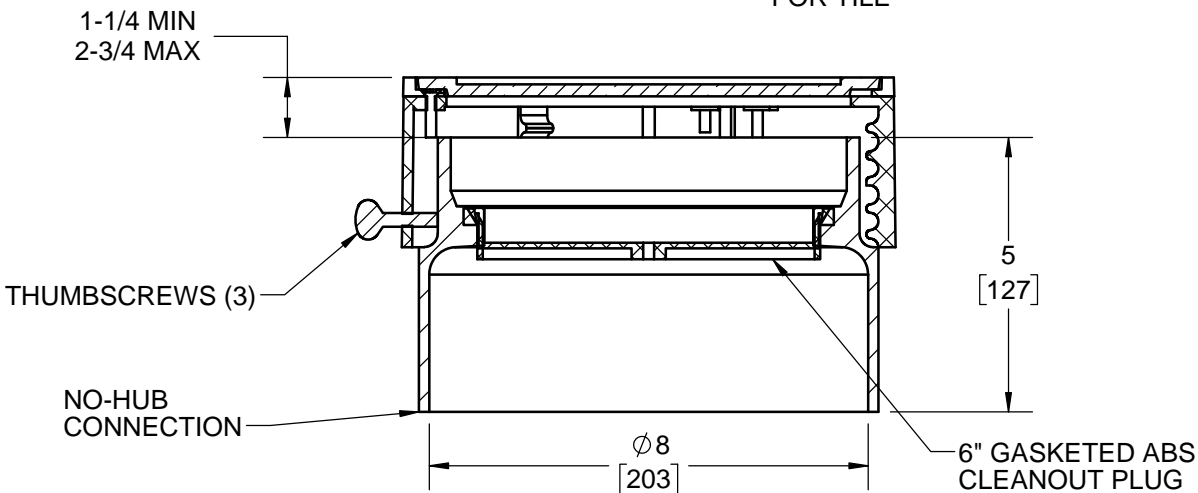

SPECIFICATION:

JOSAM 57008-Z-1-12 SERIES COATED CAST IRON KLEENATRON® LEVELEZE® FLOOR CLEANOUT, INTERNAL GASKETED ABS CLEANOUT PLUG, NO-HUB CONNECTION AND ADJUSTABLE ABS HOUSING WITH MEDIUM-DUTY SCORIATED SECURED ROUND SATIN NIKALOY TOP RECESSED FOR TILE.

**CLEANOUT
LEVELEZE® KLEENATRON®**

SERIES **57008-Z-1-12**

FORMERLY 56010-12 SERIES

X	-1-12	COVER RECESSED FOR TILE, SATIN FINISH NIKALOY TOP
	-14	CARPET CLEANOUT MARKER
	-VP	SECURED COVER, VANDAL-PROOF SCREWS
	-22	TAPER THREAD BRONZE PLUG
	-31	GALVANIZED CAST IRON PARTS
	-WF	WIDE FLANGE
	-CFC	CARPET CLEANOUT FLANGE COVER
	-DBC	DEBRIS COVER
	-SQ	SQUARE RIM

WARNING: Cancer and Reproductive Harm - www.P65Warnings.ca.gov

DATE OF LAST CHANGE: 5/23/17

DIMENSIONS ARE SUBJECT TO MANUFACTURERS TOLERANCES AND CHANGE WITHOUT NOTICE. WE CAN ASSUME NO RESPONSIBILITY FOR USE OF SUPERSEDED OR VOID DATA.