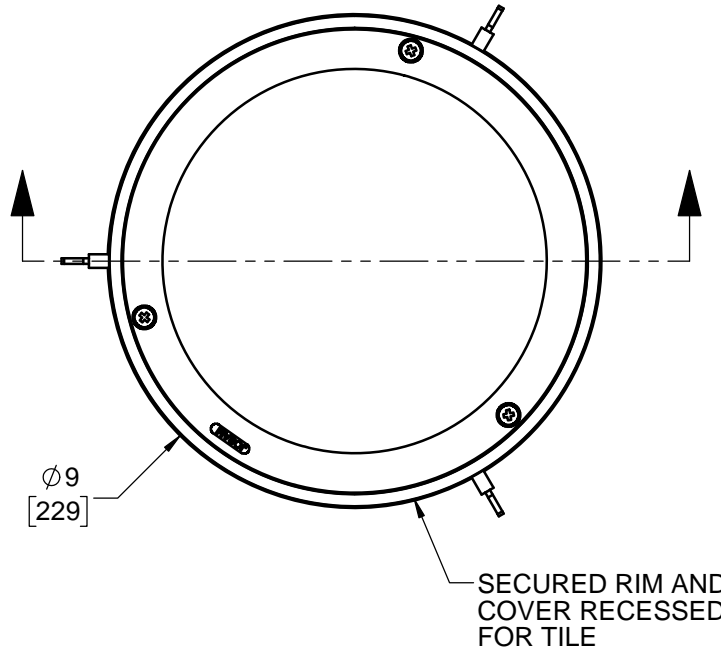

SPECIFICATION:

JOSAM 57008-Z-1-12 SERIES COATED CAST IRON KLEENATRON® LEVELEZE® FLOOR CLEANOUT, INTERNAL GASKETED ABS CLEANOUT PLUG, NO-HUB CONNECTION AND ADJUSTABLE ABS HOUSING WITH MEDIUM-DUTY SCORIATED SECURED ROUND SATIN NIKALOY TOP RECESSED FOR TILE.

**CLEANOUT
LEVELEZE® KLEENATRON®**

SERIES **57008-Z-1-12**

FORMERLY 56010-12 SERIES

X	-1-12	COVER RECESSED FOR TILE, SATIN FINISH NIKALOY TOP
	-14	CARPET CLEANOUT MARKER
	-VP	SECURED COVER, VANDAL-PROOF SCREWS
	-22	TAPER THREAD BRONZE PLUG
	-31	GALVANIZED CAST IRON PARTS
	-WF	WIDE FLANGE
	-CFC	CARPET CLEANOUT FLANGE COVER
	-DBC	DEBRIS COVER
	-SQ	SQUARE RIM

WARNING: Cancer and Reproductive Harm - www.P65Warnings.ca.gov

DATE OF LAST CHANGE: 5/23/17

DIMENSIONS ARE SUBJECT TO MANUFACTURERS TOLERANCES AND CHANGE WITHOUT NOTICE. WE CAN ASSUME NO RESPONSIBILITY FOR USE OF SUPERSEDED OR VOID DATA.