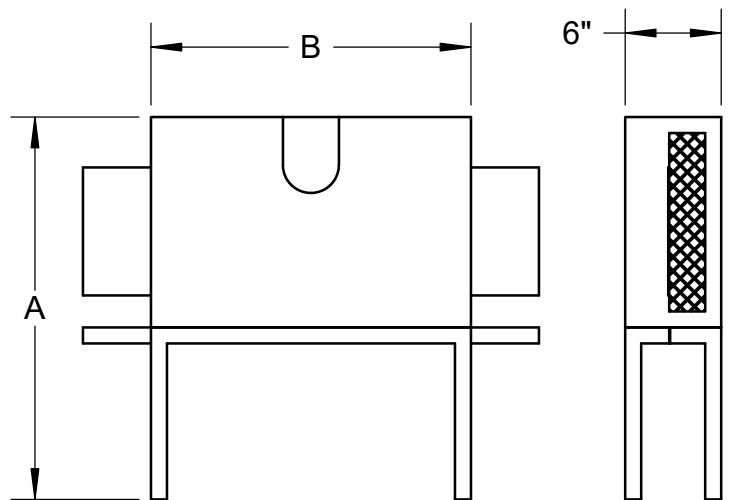

**INTERCEPTOR
INTEGRATED SOLIDS BASKET**

SERIES **60100H-ISI**

FOR 60104H - 60108H

PT. NO.	MODEL	A	B	C
080344	60104H	8	12	2
080345	60105H	12	13	4 1/2
080346	60106H	13	13	4 1/2
080347	60107H	14 1/2	13	4 1/2
080348	60108H	16 1/2	13	4 1/2

**FOR 60109H - 60110H
STAND AND BASKET SET**

PT NO.	MODEL	A	B
080349	60109H	24	20
080350	60110H	27	24

WARNING: Cancer and Reproductive Harm - www.P65Warnings.ca.gov

DATE OF LAST CHANGE: 06/12/18

DIMENSIONS ARE SUBJECT TO MANUFACTURERS TOLERANCES AND CHANGE WITHOUT NOTICE. WE CAN ASSUME NO RESPONSIBILITY FOR USE OF SUPERSEDED OR VOID DATA.