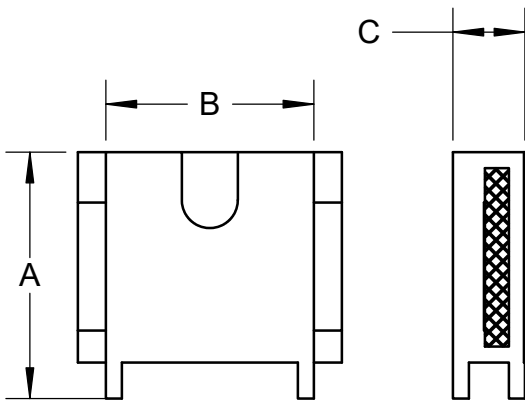

SPECIFICATION:

JOSAM SERIES 60100H-ISI EPOXY COATED STEEL SOLIDS BASKET FOR USE IN SERIES 60100H GREASE INTERCEPTORS. PERFORATED SCREEN ON SIDES AND BOTTOM TO BE $\phi 5/32$ " HOLES WITH 62% OPEN AREA.

**INTERCEPTOR
INTEGRATED SOLIDS BASKET**

SERIES **60100H-ISI**

FOR 60104H - 60108H

PT. NO.	MODEL	A	B	C
080344	60104H	8	12	2
080345	60105H	12	13	4 1/2
080346	60106H	13	13	4 1/2
080347	60107H	14 1/2	13	4 1/2
080348	60108H	16 1/2	13	4 1/2

**FOR 60109H - 60110H
STAND AND BASKET SET**

PT NO.	MODEL	A	B
080349	60109H	24	20
080350	60110H	27	24

WARNING: Cancer and Reproductive Harm - www.P65Warnings.ca.gov

DATE OF LAST CHANGE: 06/12/18

DIMENSIONS ARE SUBJECT TO MANUFACTURERS TOLERANCES AND CHANGE WITHOUT NOTICE. WE CAN ASSUME NO RESPONSIBILITY FOR USE OF SUPERSEDED OR VOID DATA.